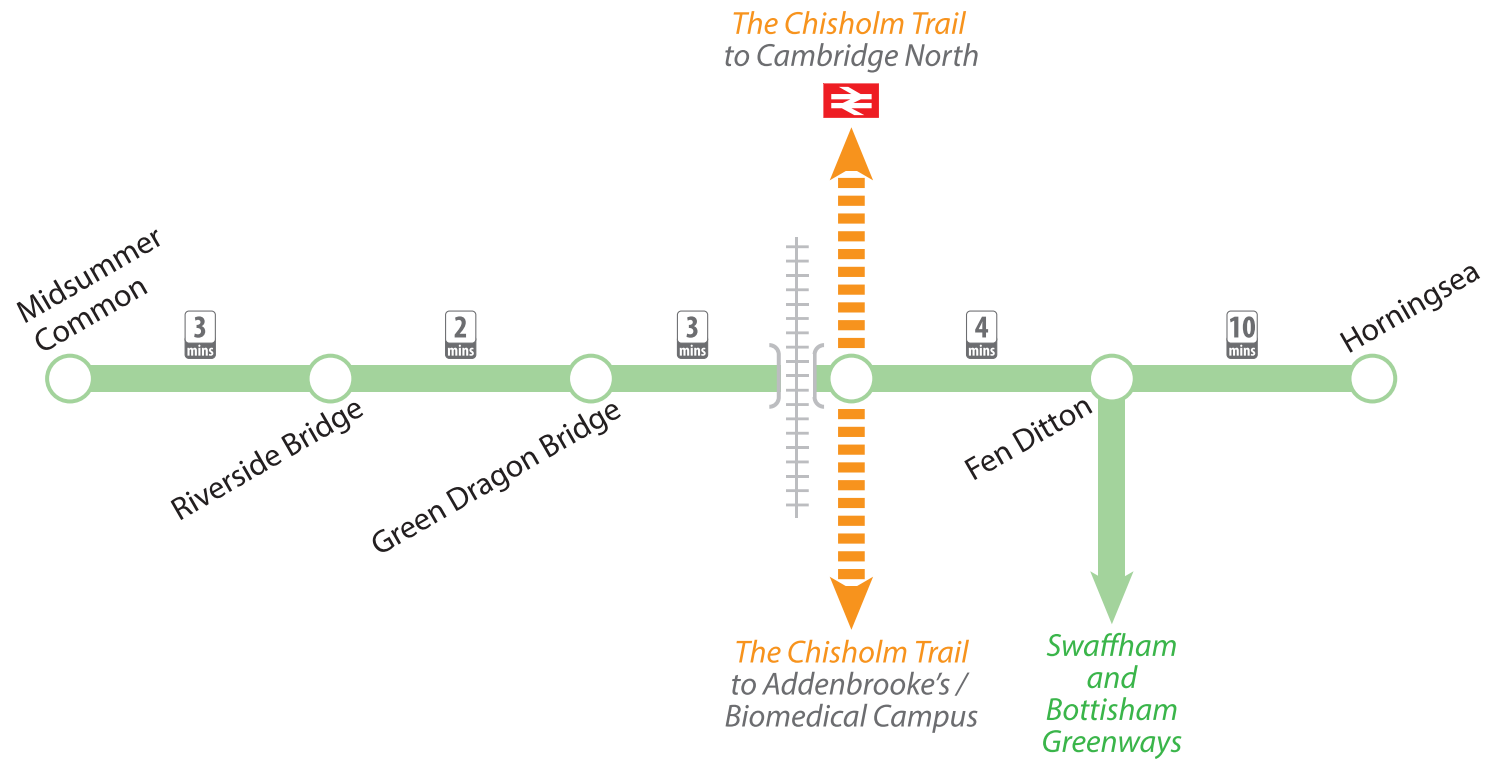

Horningsea Greenway

Summer 2021

Key

-  Planned route (Greenway)
-  Under construction (Greenway)
-  Completed Greenway
-  Under construction (The Chisholm Trail)

assuming 10mph – 1000m = 4 mins