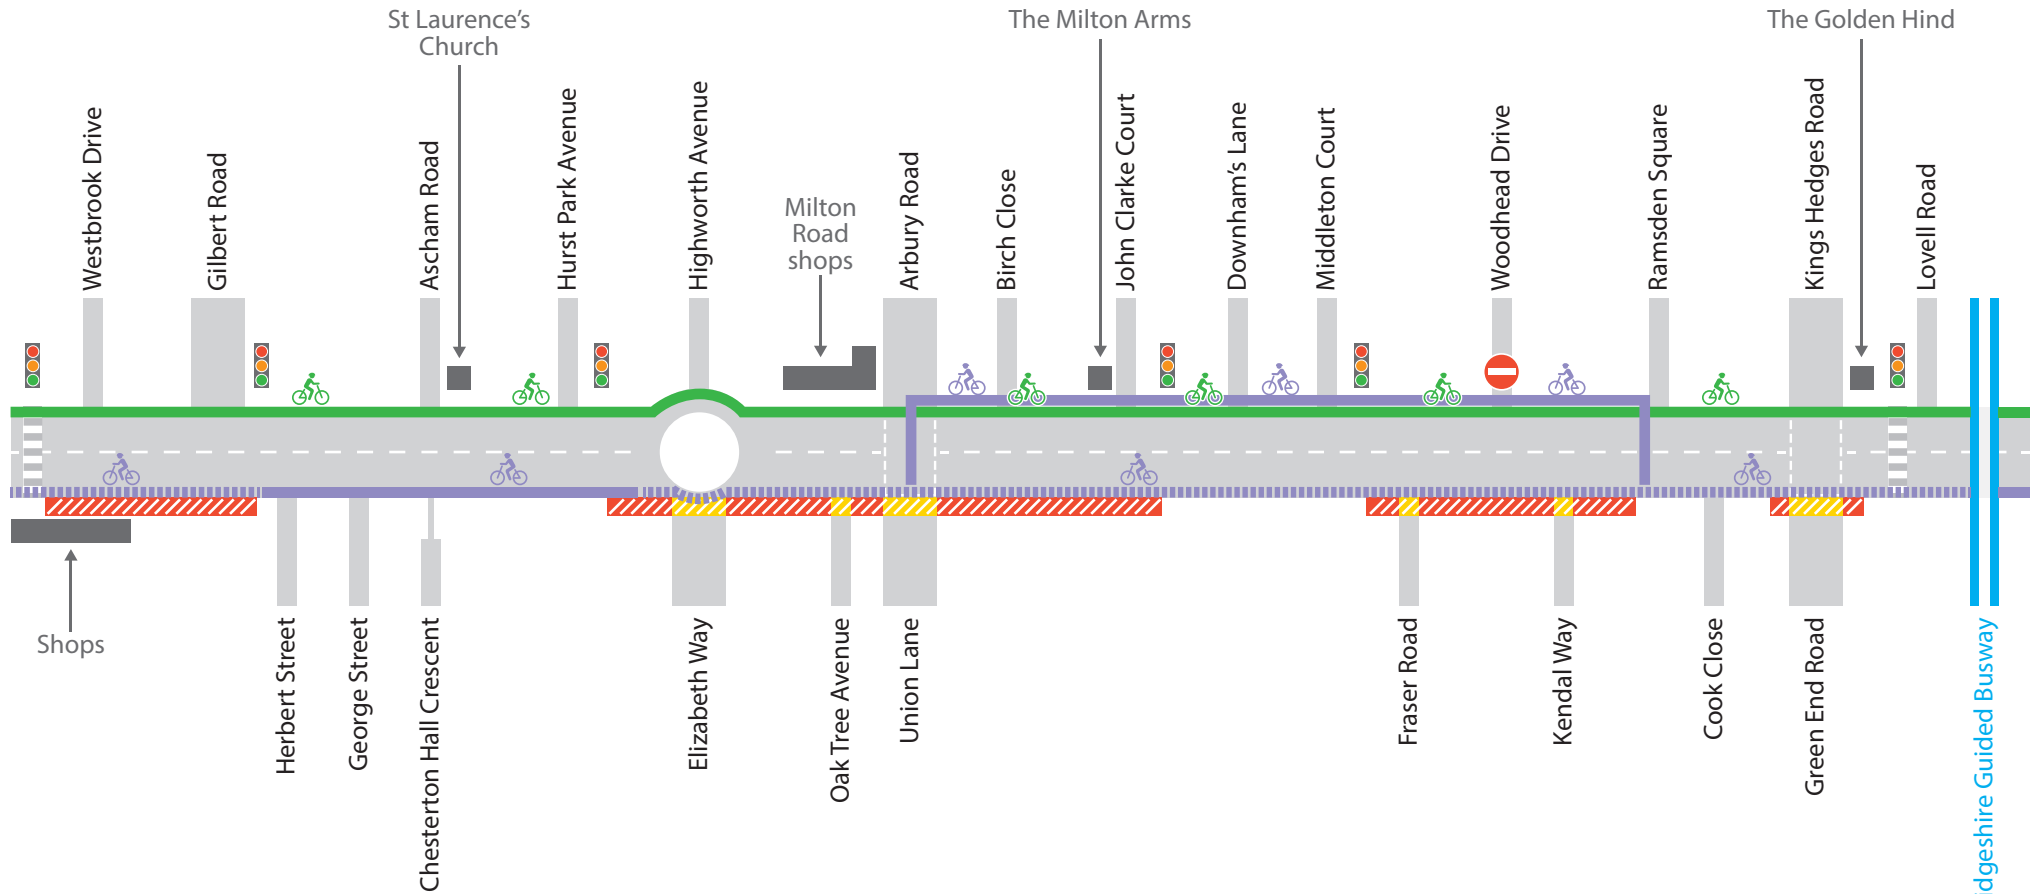

# Milton Road cycling route: phase 1

Spring 2022

## Key

- Outbound cycle route within existing cycle route
- - - Outbound cycle route within works access lane
- Inbound cycle route within existing cycle route
- - - Inbound cycle route within works access lane

- ▨ Construction works – no cycle access (except to access properties)
- ▨ Construction works – no cycle access, vehicle access limited at times

- No access to motor vehicles from Milton Road

Cambridgeshire Guided Busway